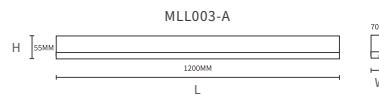

- IP 20
- PF 0.9
- UGR ≤19