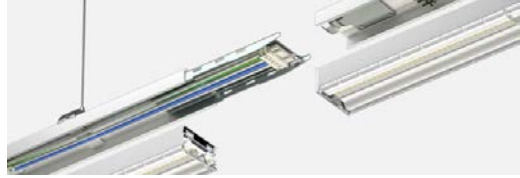

LED LINEAR LAMP

○ MLL002-A