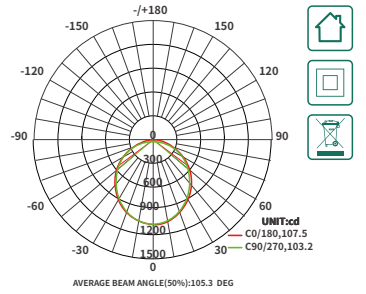

SLL001-A

Lumen 750lm/1320lm/2080lm
2760lm/4890lm
Power 7.5W/15W/24W/30W/48W
CCT 4000K
CRI ≥80
Angle 110°
UGR ≤26
Dimensions 1000*55*75mm/500*55*75mm
250*55*75mm
Color Black
Input Voltage 220V-240V
IP Protection IP20
Warranty 3 Years
Certification CE, RoHS

- IP 20
- PF 0.9
- UGR ≤27

SLL002-A

Lumen 2100lm/2120lm
Power 20W
CCT 4000K
CRI ≥80
Angle 110°
UGR ≤27
Dimensions L1150*W60*H85mm
Color Black
Input Voltage 220V-240V
IP Protection IP20
Warranty 3 Years
Certification CE, RoHS

Lumen 7800lm
 Power 50W
 CCT 4000K/5000K
 CRI ≥80
 Angle 90°
 UGR ≤30
 Dimensions L1420*W68*H62mm
 Color White/Black
 Input Voltage 220V-240V
 IP Protection IP40
 Warranty 3 Years
 Certification CE, RoHS