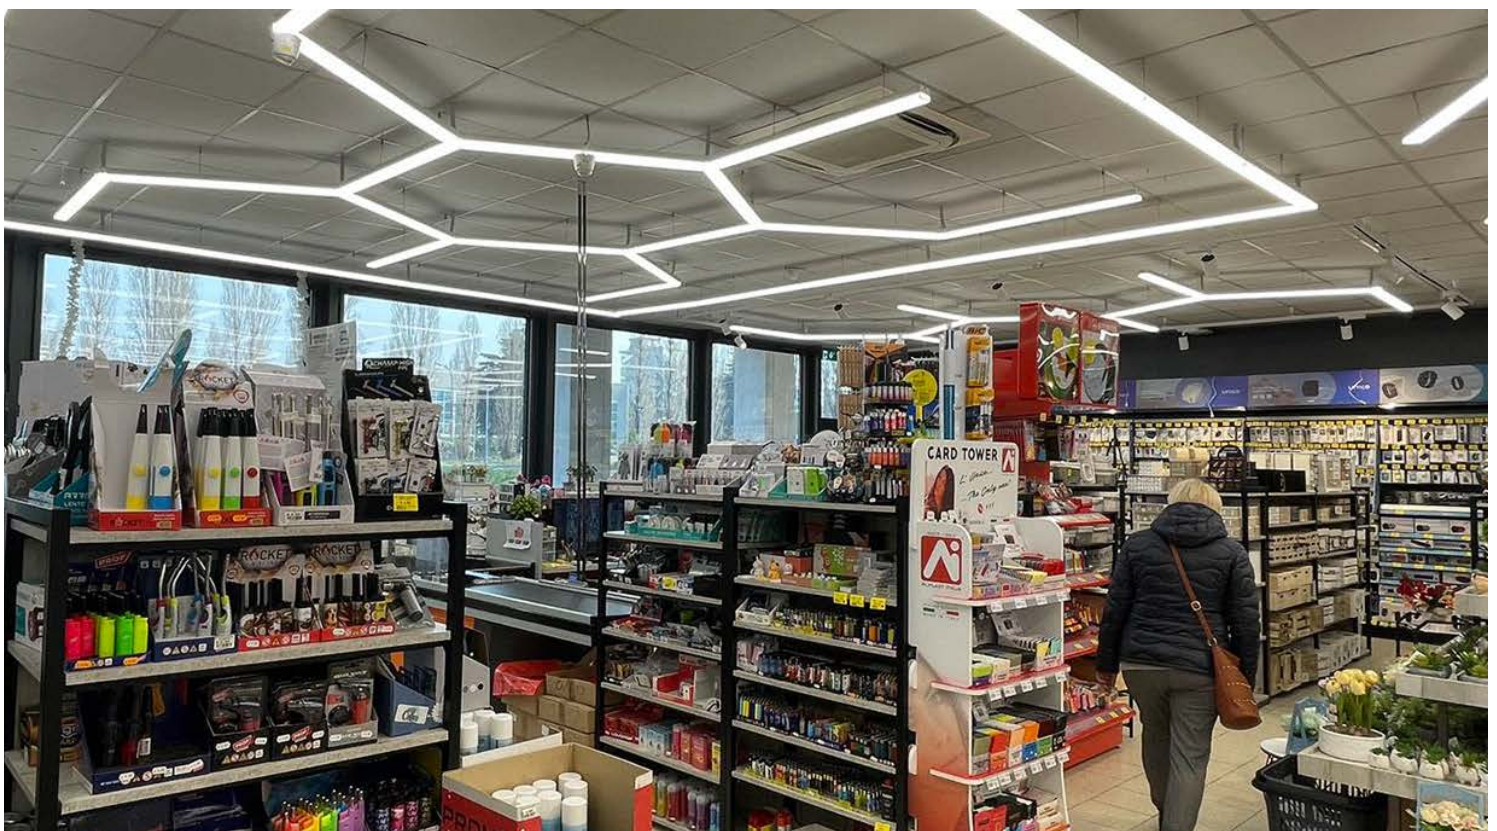

The orange markings are clickable

BACK ↶

MLL004-A