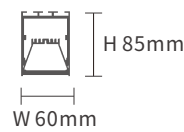

SLL001-A

Lumen 750lm/1320lm/2080lm
2760lm/4890lm
Power 7.5W/15W/24W/30W/48W
CCT 4000K
CRI ≥80
Angle 110°
UGR ≤26
Dimensions 1000*55*75mm/500*55*75mm
250*55*75mm
Color Black
Input Voltage 220V-240V
IP Protection IP20
Warranty 3 Years
Certification CE, RoHS

- IP 20
- PF 0.9
- UGR ≤27

SLL002-A

Lumen 2100lm/2120lm
Power 20W
CCT 4000K
CRI ≥80
Angle 110°
UGR ≤27
Dimensions L1150*W60*H85mm
Color Black
Input Voltage 220V-240V
IP Protection IP20
Warranty 3 Years
Certification CE, RoHS

Lumen 7800lm
 Power 50W
 CCT 4000K/5000K
 CRI ≥80
 Angle 90°
 UGR ≤30
 Dimensions L1420*W68*H62mm
 Color White/Black
 Input Voltage 220V-240V
 IP Protection IP40
 Warranty 3 Years
 Certification CE, RoHS

The orange markings are clickable

BACK

- IP 20
- PF 0.9
- UGR ≤30

MLL004-A

- Lumen 1840lm/3900lm/1620lm/3600lm
- Power 15W/30W
- CCT 4000K
- CRI ≥80
- Angle 120°
- UGR ≤30
- Dimensions 600mm*70mm*60mm
1200mm*70mm*60mm
- Color White/Black
- Input Voltage 220V-240V
- IP Protection IP20
- Warranty 3 Years
- Certification CE, RoHS