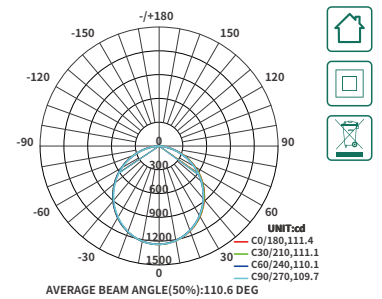

- IP 20
- PF 0.9
- UGR ≤27

SLL002-A

Lumen 2100lm/2120lm
Power 20W
CCT 4000K
CRI ≥80
Angle 110°
UGR ≤27
Dimensions L1150*W60*H85mm
Color Black
Input Voltage 220V-240V
IP Protection IP20
Warranty 3 Years
Certification CE, RoHS

The orange markings are clickable

BACK ↶

SLL001-A

SLL002-A

The orange markings are clickable

BACK

SKU	Power	CTT	Lumen	Dimensioni
L1301N	20W	4000K	750lm	1000*55*75mm
L1302N	20W	4000K	1320lm	500*55*75mm

- IP 40
- PF 0.9
- UGR ≤29