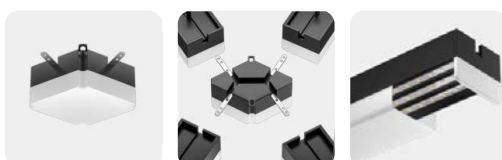

MLL003-A

Lumen	3800lm/4013lm/3690lm/4000lm 270lm/265lm/280lm/275lm/365lm 320lm/400lm/360lm/4800lm/4960lm 355lm/350lm/415lm/400lm/590lm 580lm/630lm/580lm
Power	3W/4W/6W/40W/50W
CCT	3000K/4000K
CRI	≥80
Angle	120°/130°
UGR	≤30
Dimensions	1200*70*60mm/70*70mm 1200*100*60mm/100*100mm
Color	White/Black
Input Voltage	220V-240V
IP Protection	IP20
Warranty	3 Years
Certification	CE, RoHS