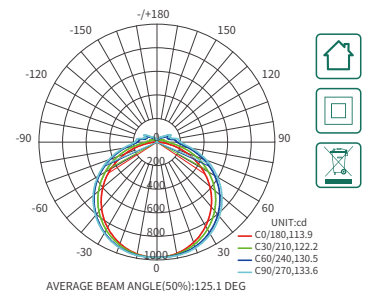

MLL003-A

Lumen	3800lm/4013lm/3690lm/4000lm 270lm/265lm/280lm/275lm/365lm 320lm/400lm/360lm/4800lm/4960lm 355lm/350lm/415lm/400lm/590lm 580lm/630lm/580lm
Power	3W/4W/6W/40W/50W
CCT	3000K/4000K
CRI	≥80
Angle	120°/130°
UGR	≤30
Dimensions	1200*70*60mm/70*70mm 1200*100*60mm/100*100mm
Color	White/Black
Input Voltage	220V-240V
IP Protection	IP20
Warranty	3 Years
Certification	CE, RoHS