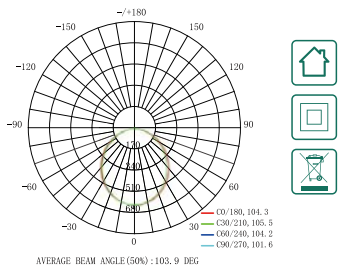

SLL001-A

Lumen 750lm/1320lm/2080lm
2760lm/4890lm
Power 7.5W/15W/24W/30W/48W
CCT 4000K
CRI ≥80
Angle 110°
UGR ≤26
Dimensions 1000*55*75mm/500*55*75mm
250*55*75mm
Color Black
Input Voltage 220V-240V
IP Protection IP20
Warranty 3 Years
Certification CE, RoHS

- IP 20
- PF 0.9
- UGR ≤27

SLL002-A

Lumen 2100lm/2120lm
Power 20W
CCT 4000K
CRI ≥80
Angle 110°
UGR ≤27
Dimensions L1150*W60*H85mm
Color Black
Input Voltage 220V-240V
IP Protection IP20
Warranty 3 Years
Certification CE, RoHS

Lumen 7800lm
 Power 50W
 CCT 4000K/5000K
 CRI ≥80
 Angle 90°
 UGR ≤30
 Dimensions L1420*W68*H62mm
 Color White/Black
 Input Voltage 220V-240V
 IP Protection IP40
 Warranty 3 Years
 Certification CE, RoHS