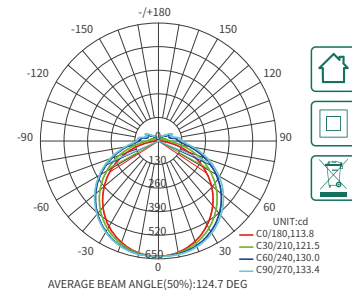

The orange markings are clickable

BACK

- IP 20
- PF 0.9
- UGR ≤30

MLL004-A

- Lumen 1840lm/3900lm/1620lm/3600lm
- Power 15W/30W
- CCT 4000K
- CRI ≥80
- Angle 120°
- UGR ≤30
- Dimensions 600mm*70mm*60mm
1200mm*70mm*60mm
- Color White/Black
- Input Voltage 220V-240V
- IP Protection IP20
- Warranty 3 Years
- Certification CE, RoHS