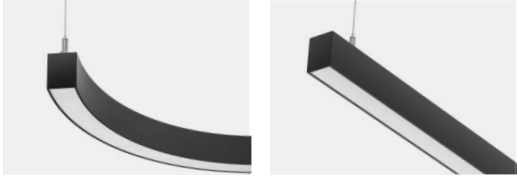

LED LINEAR LAMP

○ SLL001-A