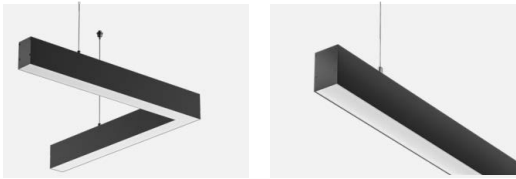

LINEAR LIGHTS

SPECIFICITY

- Geometric line design.
- Aluminum.
- Different color and brightness temperatures available
- Pendant or chandelier shape
- Innovative designs to create unique and eye-catching lighting fixtures.

Illumination of commercial spaces

LED LINEAR LAMP

○ SLL001-A

○ SLL002-A

○ SLL003-A

○ SLL004-A

○ MLL002-A

○ MLL003-A