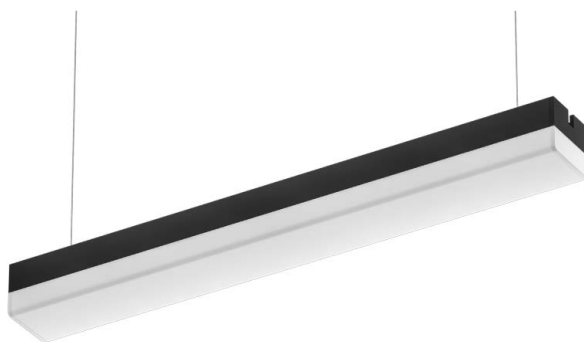

The orange markings are clickable

BACK ↶

SKU	Power	CTT	Lumen	Dimensioni
L0107B	50W	4000K	7800lm	L1420*W68*H62mm
L0110B	50W	5000K	7800lm	L1420*W68*H62mm

Conduita 5wires "A"

5-wire trunking "B"

5-wire power supply

Three-phase track module

Emergency module with battery

Coverage

End cap

Suspension cable 3 meters

Suspension cable 5 meters

Accessory kit for ceiling installation

- IP 20
- PF 0.9
- UGR ≤19

MLL003-A

Lumen	3800lm/4013lm/3690lm/4000lm 270lm/265lm/280lm/275lm/365lm 320lm/400lm/360lm/4800lm/4960lm 355lm/350lm/415lm/400lm/590lm 580lm/630lm/580lm
Power	3W/4W/6W/40W/50W
CCT	3000K/4000K
CRI	≥80
Angle	120°/130°
UGR	≤30
Dimensions	1200*70*60mm/70*70mm 1200*100*60mm/100*100mm
Color	White/Black
Input Voltage	220V-240V
IP Protection	IP20
Warranty	3 Years
Certification	CE, RoHS