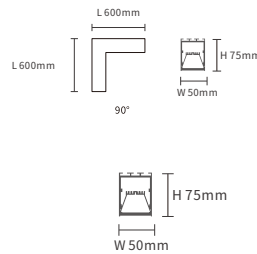

SLL001-A

Lumen 750lm/1320lm/2080lm
2760lm/4890lm
Power 7.5W/15W/24W/30W/48W
CCT 4000K
CRI ≥80
Angle 110°
UGR ≤26
Dimensions 1000*55*75mm/500*55*75mm
250*55*75mm
Color Black
Input Voltage 220V-240V
IP Protection IP20
Warranty 3 Years
Certification CE, RoHS

- IP 20
- PF 0.9
- UGR ≤27

SLL002-A

Lumen 2100lm/2120lm
Power 20W
CCT 4000K
CRI ≥80
Angle 110°
UGR ≤27
Dimensions L1150*W60*H85mm
Color Black
Input Voltage 220V-240V
IP Protection IP20
Warranty 3 Years
Certification CE, RoHS

The orange markings are clickable

BACK ↶

SLL001-A

SLL002-A

The orange markings are clickable

BACK

SKU	Power	CTT	Lumen	Dimensioni
L1301N	20W	4000K	750lm	1000*55*75mm
L1302N	20W	4000K	1320lm	500*55*75mm

- IP 40
- PF 0.9
- UGR ≤29

SLL003-A

- Lumen 4300lm/5000lm/4700lm
- Power 40W
- CCT 3000K/4000K
- CRI ≥80
- Angle 110°
- UGR ≤29
- Dimensions L1200*W50*H75mm
(L600+L600) *W50*H75mm
- Color White/Black
- Input Voltage 220V-240V
- IP Protection IP40
- Warranty 3 Years
- Certification CE, RoHS