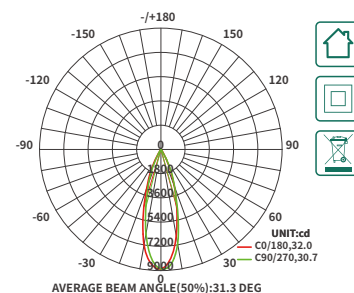

UGR ≤19

SLL004-A

Lumen 2900lm/3000lm
 Power 40W
 CCT 3000K/4000K
 CRI ≥80
 Angle 34°
 UGR ≤19
 Dimensions L1200*W38*H64mm
 Color White
 Input Voltage 220V-240V
 IP Protection IP20
 Warranty 3 Years
 Certification CE, RoHS