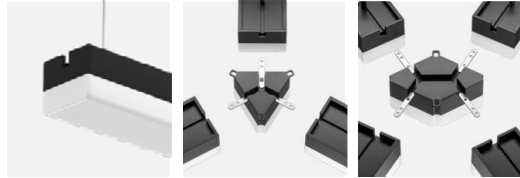

LED LINEAR LAMP

○ MLL003-A