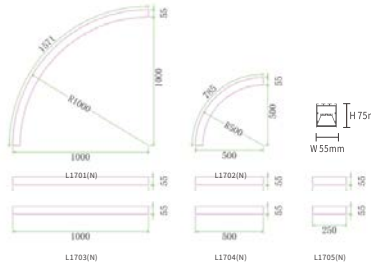

SLL001-A

Lumen 750lm/1320lm/2080lm
2760lm/4890lm
Power 7.5W/15W/24W/30W/48W
CCT 4000K
CRI ≥80
Angle 110°
UGR ≤26
Dimensions 1000*55*75mm/500*55*75mm
250*55*75mm
Color Black
Input Voltage 220V-240V
IP Protection IP20
Warranty 3 Years
Certification CE, RoHS

- IP 20
- PF 0.9
- UGR ≤27

SLL002-A

Lumen 2100lm/2120lm
Power 20W
CCT 4000K
CRI ≥80
Angle 110°
UGR ≤27
Dimensions L1150*W60*H85mm
Color Black
Input Voltage 220V-240V
IP Protection IP20
Warranty 3 Years
Certification CE, RoHS

Lumen 7800lm
 Power 50W
 CCT 4000K/5000K
 CRI ≥80
 Angle 90°
 UGR ≤30
 Dimensions L1420*W68*H62mm
 Color White/Black
 Input Voltage 220V-240V
 IP Protection IP40
 Warranty 3 Years
 Certification CE, RoHS

The orange markings are clickable

BACK

- IP 20
- PF 0.9
- UGR ≤30

MLL004-A

- Lumen 1840lm/3900lm/1620lm/3600lm
- Power 15W/30W
- CCT 4000K
- CRI ≥80
- Angle 120°
- UGR ≤30
- Dimensions 600mm*70mm*60mm
1200mm*70mm*60mm
- Color White/Black
- Input Voltage 220V-240V
- IP Protection IP20
- Warranty 3 Years
- Certification CE, RoHS