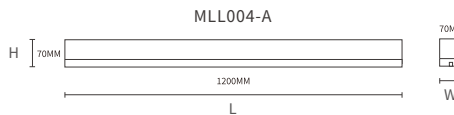

The orange markings are clickable

BACK

- IP 20
- PF 0.9
- UGR ≤30

MLL004-A

- Lumen 1840lm/3900lm/1620lm/3600lm
- Power 15W/30W
- CCT 4000K
- CRI ≥80
- Angle 120°
- UGR ≤30
- Dimensions 600mm*70mm*60mm
  1200mm*70mm*60mm
- Color White/Black
- Input Voltage 220V-240V
- IP Protection IP20
- Warranty 3 Years
- Certification CE, RoHS

SKU	Power	CTT	Lumen	Dimensioni
L0405B	15W	4000K	1840lm	600mm*70mm*60mm
L0403B	30W	4000K	3900lm	1200mm*70mm*60mm
L0405N	15W	4000K	1620lm	600mm*70mm*60mm
L0403N	30W	4000K	3600lm	1200mm*70mm*60mm