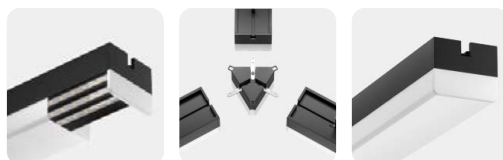

The orange markings are clickable

BACK

- IP 20
- PF 0.9
- UGR ≤30

MLL004-A

- Lumen 1840lm/3900lm/1620lm/3600lm
- Power 15W/30W
- CCT 4000K
- CRI ≥80
- Angle 120°
- UGR ≤30
- Dimensions 600mm*70mm*60mm
  1200mm*70mm*60mm
- Color White/Black
- Input Voltage 220V-240V
- IP Protection IP20
- Warranty 3 Years
- Certification CE, RoHS

SKU	Power	CTT	Lumen	Dimensioni
L0405B	15W	4000K	1840lm	600mm*70mm*60mm
L0403B	30W	4000K	3900lm	1200mm*70mm*60mm
L0405N	15W	4000K	1620lm	600mm*70mm*60mm
L0403N	30W	4000K	3600lm	1200mm*70mm*60mm

Suspended cable installation kit

Accessory kit for ceiling installation at 70mm open slats

Accessory kit for ceiling installation at 100mm open slats

Accessory kit for 70mm ceiling installation

Accessory kit for 70mm ceiling installation